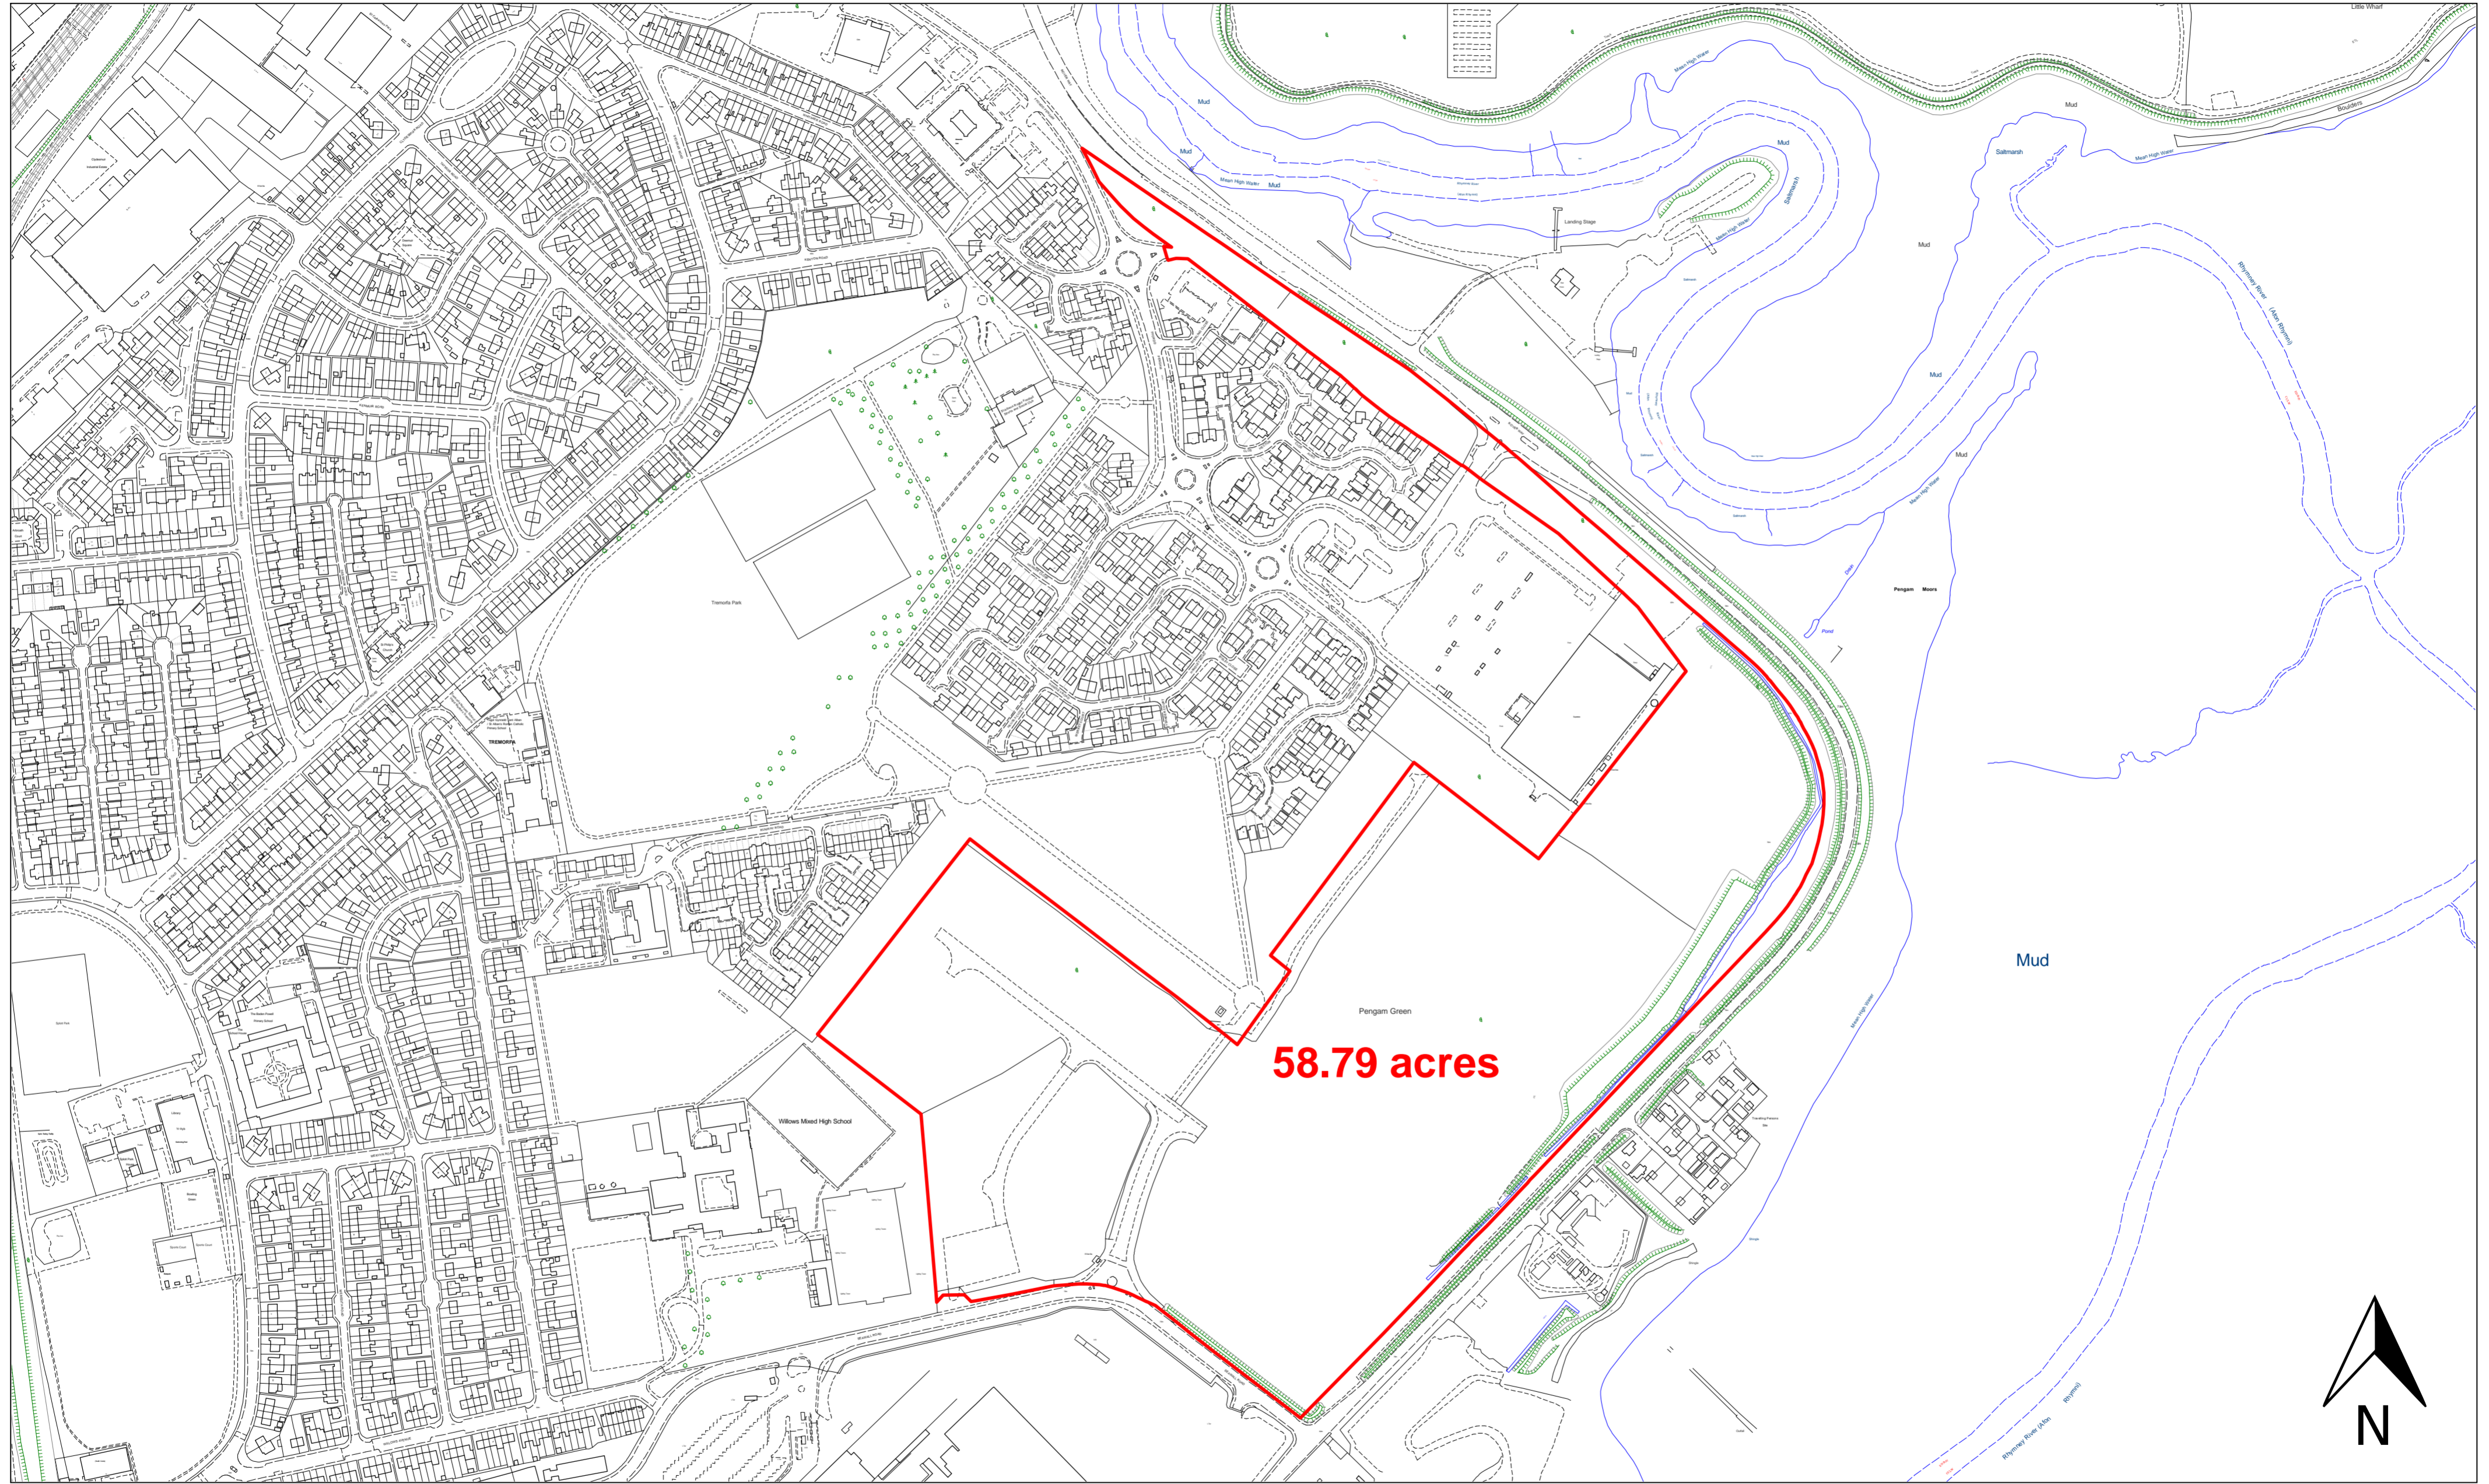

Appendix A – Pengam Green Redline Plan

58.79 acres